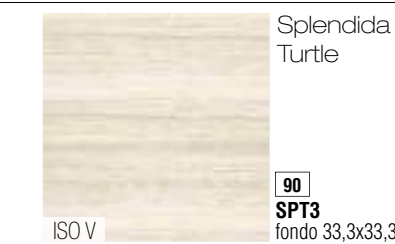

Splendida
Turtle

90
SPT3
fondo 33,3x33,3

Pavimenti Coordinati
Coordinated Floors
GRES PORCELLANATO ● **SPLENDIDA**
GRES NATURALE
33,3x33,3

Battiscopa pcs. 25
14 **BASP_3** (codice fondo)
battiscopa 8x33,3

BICOTTURA WHITE
RIVESTIMENTO PASTA BIANCA WHITE BODY TWICE-FIRING

AVVERTENZE PER LA POSA
WARNING FOR THE LAYING

Per tutti i prodotti in BICOTTURA e MONOCOTTURA pasta bianca è raccomandata la posa a colla con collanti classe C2TE.

Installing DOUBLEFIRING and ONCEFIRING white body wall tiles, is strictly recommended using glue class C2TE.

FORMATO - SIZE		SCATOLA - BOX			PALETTA - PALLET		
cm	inches	Pz.	m²	Kg.	Scatole/boxes	m²	Kg.
20x50	8"x20"	13	1,30	20,00	48	62,40	960,00
33,3x33,3	13"x13"	11	1,22	22,90	48	58,56	1100,00
14x56	5.5"x22"	16	1,26	24,00	60	75,60	1440,00