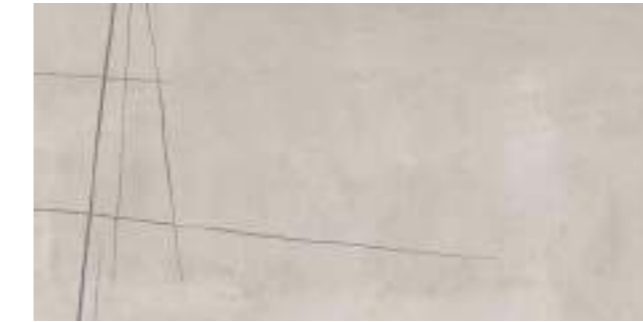

Ocho piezas diferentes. Unidad de venta: 1 caja.
Eight different pieces. Sales unit: 1 box.

PEARL

Once piezas diferentes. Unidad de venta: 1 caja.
Eleven different pieces. Sales unit: 1 box.

Dieciséis piezas diferentes. Unidad de venta: 1 caja.
Sixteen different pieces. Sales unit: 1 box.

KAI COLLECTION

PORCELÁNICO · PORCELAIN

www.azteca.es