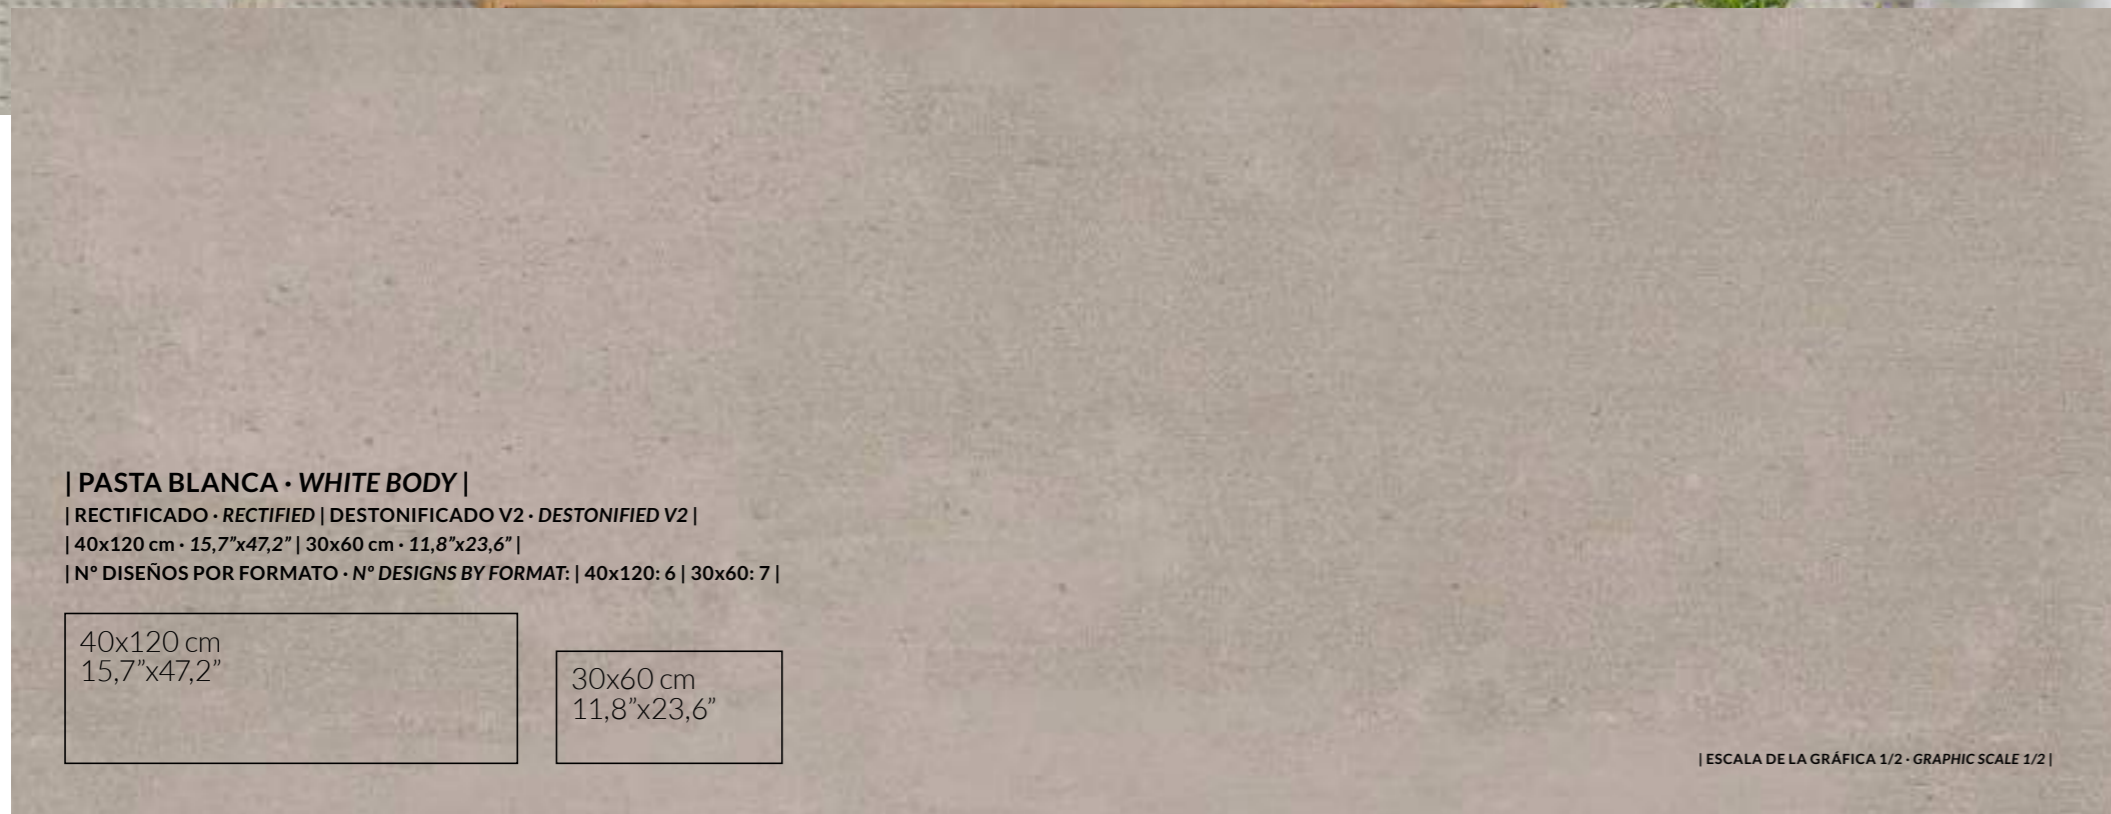

wall: KAI R120 KROSS PEARL (40x120 cm).

| PASTA BLANCA · WHITE BODY |
| RECTIFICADO · RECTIFIED | DESTONIFICADO V2 · DESTONIFIED V2 |
| 40x120 cm · 15,7"x47,2" | 30x60 cm · 11,8"x23,6" |
| N° DISEÑOS POR FORMATO · N° DESIGNS BY FORMAT: | 40x120: 6 | 30x60: 7 |

40x120 cm
15,7"x47,2"

30x60 cm
11,8"x23,6"

| ESCALA DE LA GRÁFICA 1/2 · GRAPHIC SCALE 1/2 |

ACABADOS · FINISHES	40x120 cm · 15,7"x47,2"	30x60 cm · 11,8"x23,6"
MATE MATT	KAI R120 | B94	KAI R3060 RECT. | B65
	KAI R120 KROSS | B95	---
	DECORADO KAROL R120 | B95	---
	DECORADO KRONOS R120 | B99	DECORADO KRONOS R3060 RECT. | B69