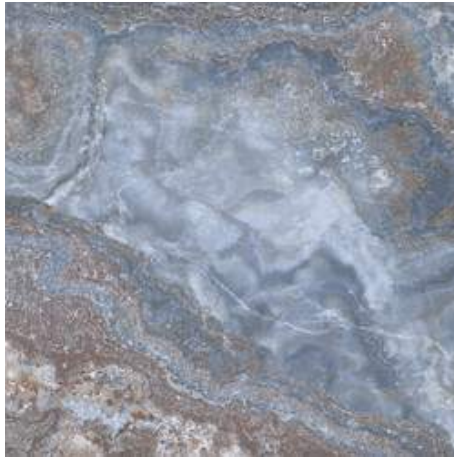

Series **Jewel**

120x120 RC / 48"x48"

60x120 RC / 24"x48"

120x120 Rc / 48"x48"

JEWEL BLACK PULIDO GRANILLA 120X120 RC
| | Premium polished | Neutral Body
Rectified.

JEWEL BLUE PULIDO GRANILLA 120X120 RC
| | Premium polished | Neutral Body
Rectified.

JEWEL GREY PULIDO GRANILLA 120X120 RC
| | Premium polished | Neutral Body
Rectified.

JEWEL WHITE PULIDO GRANILLA 120X120 RC
| | Premium polished | Neutral Body
Rectified.

60x120 Rc / 24"x48"

JEWEL BLACK PULIDO GRANILLA 60X120 RC
| | Premium polished | Neutral Body
Rectified.

JEWEL BLUE PULIDO GRANILLA 60X120 RC
| | Premium polished | Neutral Body
Rectified.

JEWEL GREY PULIDO GRANILLA 60X120 RC
| | Premium polished | Neutral Body
Rectified.

JEWEL WHITE PULIDO GRANILLA 60X120 RC
| | Premium polished | Neutral Body
Rectified.

30x30 / 12"x12"

JEWEL MOSAICO BLUE PULIDO GRANILLA 30X30
| | Premium polished |

JEWEL MOSAICO WHITE PULIDO GRANILLA 30X30
| | Premium polished |

JEWEL MOSAICO GREY PULIDO GRANILLA 30X30
| | Premium polished |