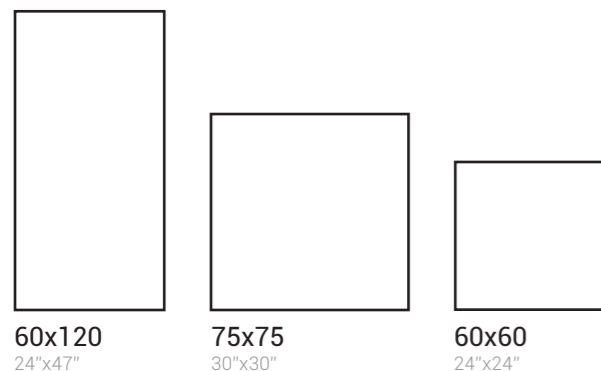

SIZES

60x120
24"x47"

75x75
30"x30"

60x60
24"x24"

FINISHES

SHADE VARIATION

60X120: 10 PATTERNS
75X75: 14 PATTERNS
60X60: 14 PATTERNS