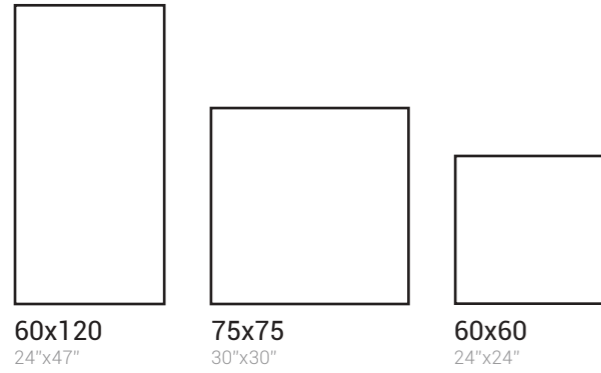

TECHNICAL CHARACTERISTICS

SIZES

60x120
24"x47"

75x75
30"x30"

60x60
24"x24"

FINISHES

SHADE VARIATION

60X120: 10 PATTERNS
75X75: 14 PATTERNS
60X60: 14 PATTERNS

PACKING LIST

	60X120 24"x47"	75x75 30"x30"	60x60 24"x24"
CAJA / BOX pcs	2 1,44	2 1,44	3 1,08
m ²	33,8	35,5	21,3
kg			
PALLET cj	30 43,2	27 38,88	40 43,2
m ²	1.037	981	876
kg			

60x120 24"x47"	NATURAL ANTISLIP STARLIGHT	NATURAL ANTISLIP STARLIGHT	NATURAL STARLIGHT	NATURAL ANTISLIP STARLIGHT	NATURAL STARLIGHT
75x75 30"x30"	NATURAL ANTISLIP	NATURAL ANTISLIP	NATURAL	NATURAL ANTISLIP	NATURAL
60x60 24"x24"	NATURAL	NATURAL		NATURAL	

TECHNICAL CHARACTERISTICS

SIZES

40x120
16"x47"

30x90
12"x35"

FINISHES

SHADE VARIATION

40x120 BASE: 12 PATTERNS
 40x120 CONCEPT: 3 PATTERNS
 40x120 ART: 12 PATTERNS
 30x90 BASE: 15 PATTERNS
 30x90 CONCEPT: 3 PATTERNS
 30x90 ART: 14 PATTERNS